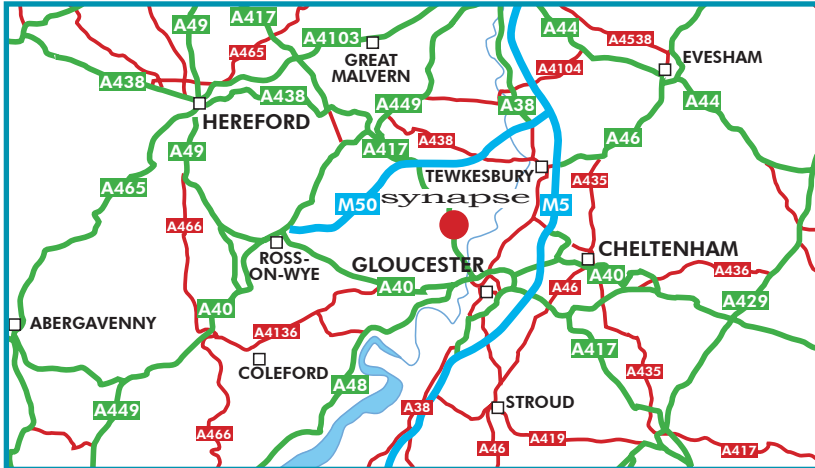

INVESTOR IN PEOPLE

synapse

.....
the communicator between the thought and the action

Map and Directions

Synapse, Green Farm, Blackwells End,
Hartpury, Gloucestershire GL19 3DB
Tel: +44 (0)1452 700463
Fax: +44 (0)1452 700468
E-mail: info@synapse-av.co.uk
Web: www.synapse-av.co.uk